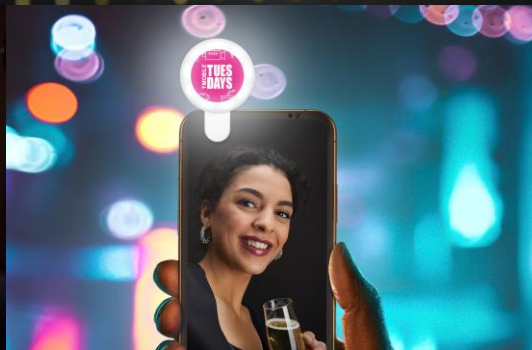

# LED1 Clip-On Selfie Light

## Features >

- Soft ring lighting enhances look
- Stay bright and clear
- Quick and sturdy clip attachment

## Specification >

1. Ultra white LED
2. Power & brightness button
3. Charging indicator light
4. Universal clip for mobile phone and tablet PCs
5. Micro USB interface
6. Built-in lithium battery
7. Size: 42.5mm\*60mm\*28mm
8. A round plate for printing logo
9. Color: White or Black
10. Material: ABS